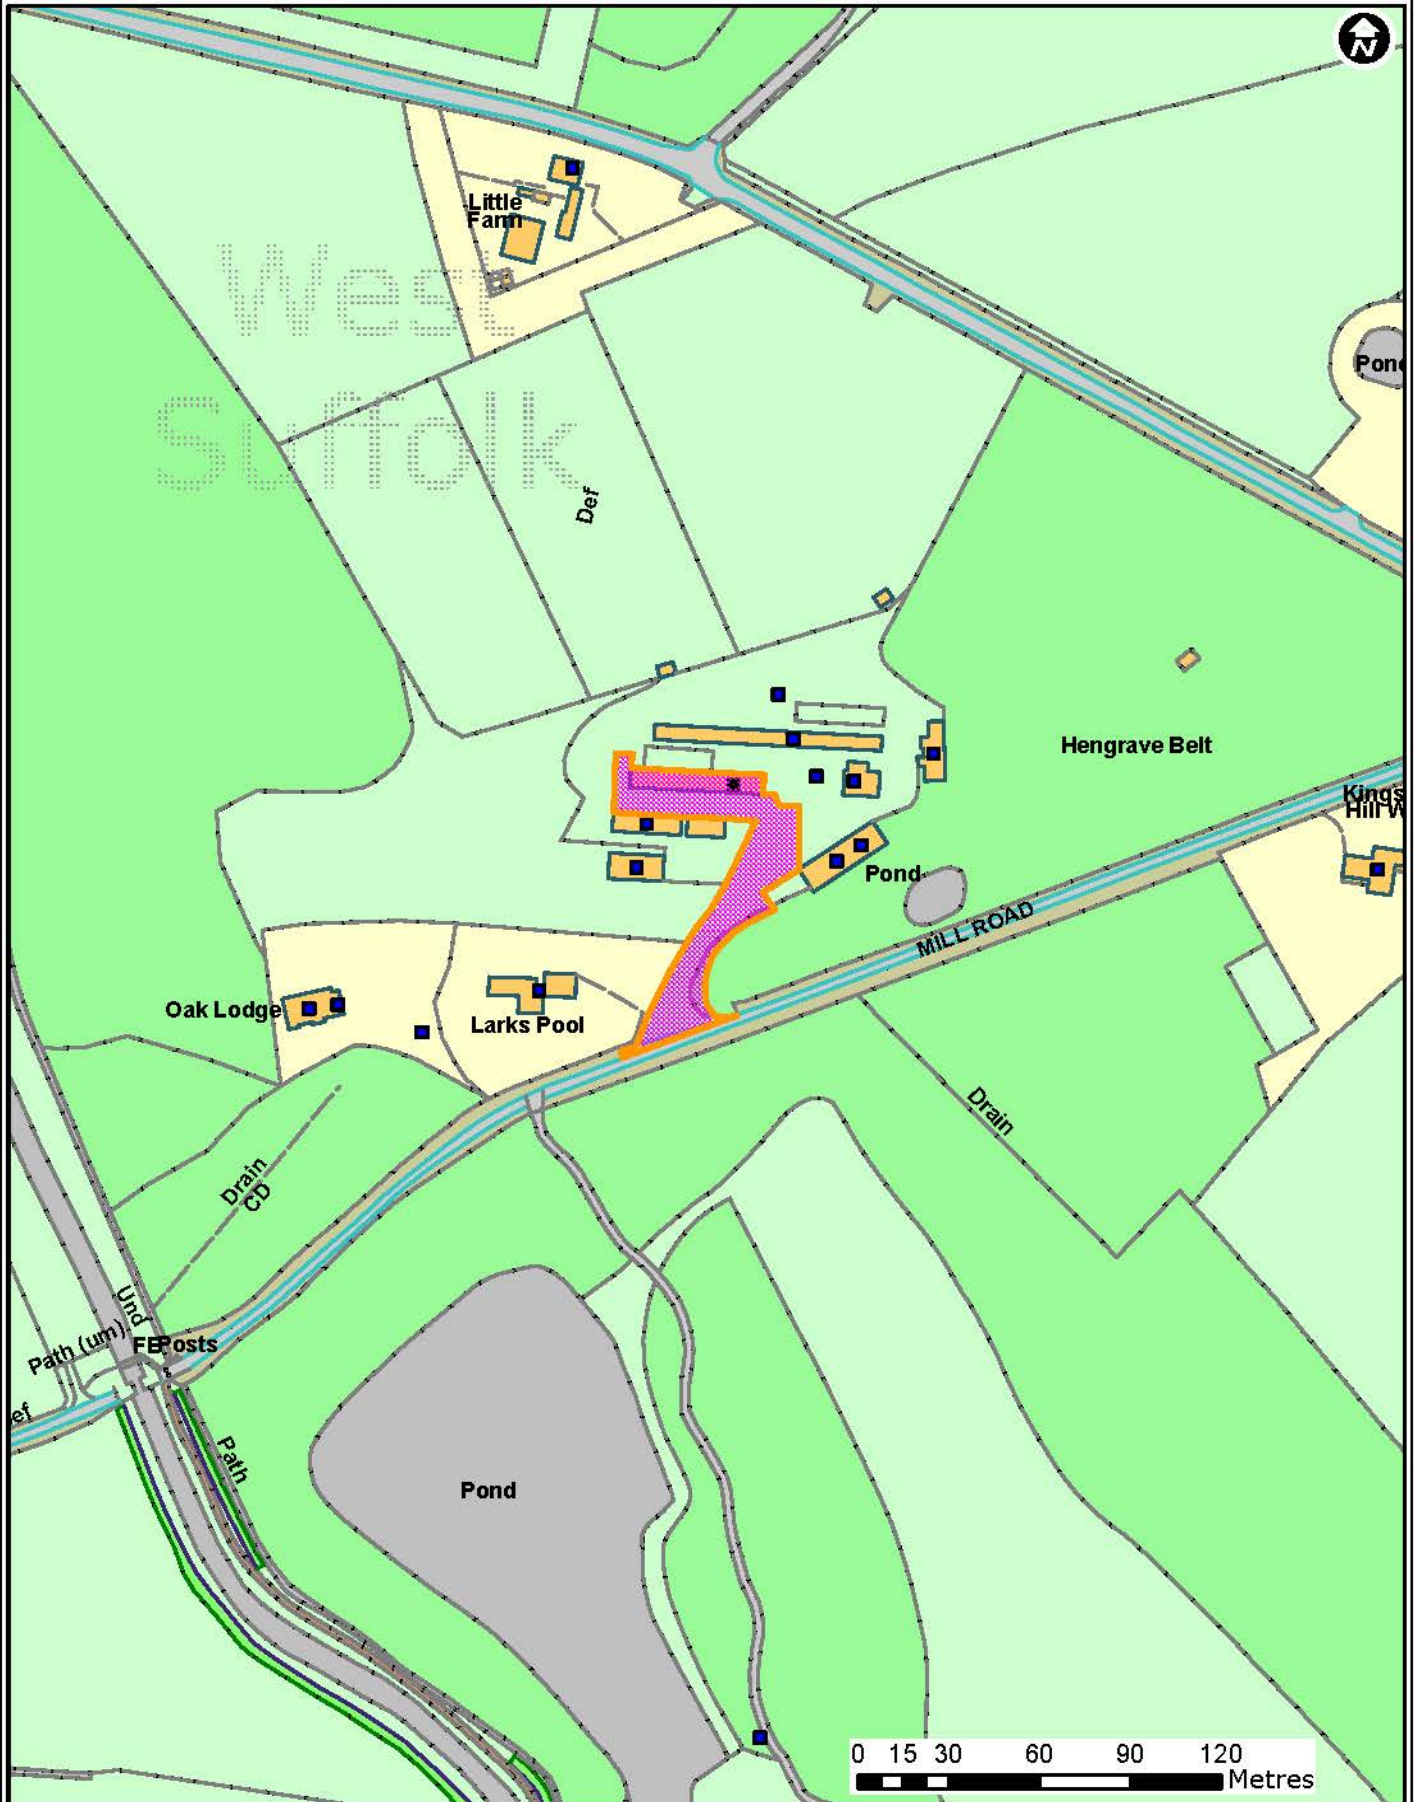

DC/16/2493/VAR

Larkspool Farm, Mill Road, Fornham St Genevieve

Forest Heath • St Edmundsbury

West Suffolk
working together

© Crown Copyright and database rights 2016 OS 100019675/100023282. You are not permitted to copy, sub-license, distribute or sell any of this data to third parties in any form. Use of this data is subject to terms and conditions. See www.westsuffolk.gov.uk/disclaimer.cfm.

Scale: 1:2,500
Date: 12/12/2016